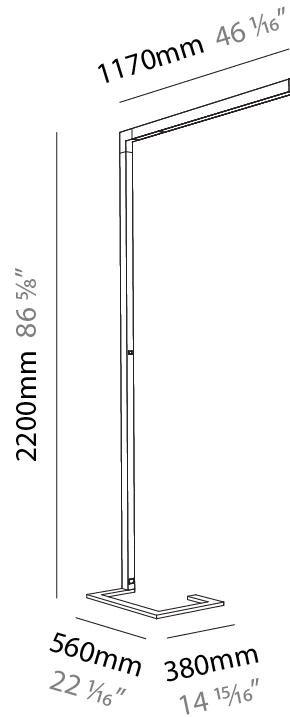

HYPRO-F 90 PORTABLE

A340000-

base number   Color   Finishes   Finishes   Finishes   Finishes   Finishes   Diffuser

PROJECT
TYPE
SPECIFIER
QUANTITY
DATE

1. To build a product code in our configurator select the specify button on the base model # product page
2. To build a manual product code on this datasheet choose from the options listed below in blue font and add the suffix to the base model #

GENERAL

Series: Hypro
Subseries: Hypro-F 90
Brand: Prolicht
Division: Architectural
Mounting Type: Portable
Mounting Location: Floor
Subcategory: Floor

PHYSICAL

Shape: Abstract
Length (mm): 1170
Length (in): 46 1/16
Width (mm): 380
Width (in): 14 15/16
Height (mm): 2200
Height (in): 86 5/8
Light Distribution: Direct
Diffuser: PMMA - Micro-prism / Rico
Fixture Finish: [ANA / SSR / BKV / CWI / CRY / HAB / MSR / UFT / ITA / RUA / OGR / FTG / MYG / RWR / LOD / PUS / FRO / FUP / KIA / POP / BLS / SPG / MEY / GOH / GUM / CHC / COM / ABZ / JAG / OBR / MOS / ROR](#)
Fixture Material: Aluminum Die Cast

ELECTRICAL

Lamp Type: LED (Zhaga Standard)
Input Wattage (W): 30
Total Output Wattage (W): 27.3
Driver Included: Yes
Driver Location: Integrated
Input Voltage (V): 120 - 277
Constant Current (MA): 500mA

LED

Color Temperature (°K): [3000 / 4000](#)
Max. Delivered Lumen (lm): 2210 / 2251
Nominal Lumen (lm): 3240 / 3300
CRI: >90 CRI

OPTICAL

RATINGS AND CERTIFICATIONS

Certified By: Certified for North American Standards
IP rating: IP20