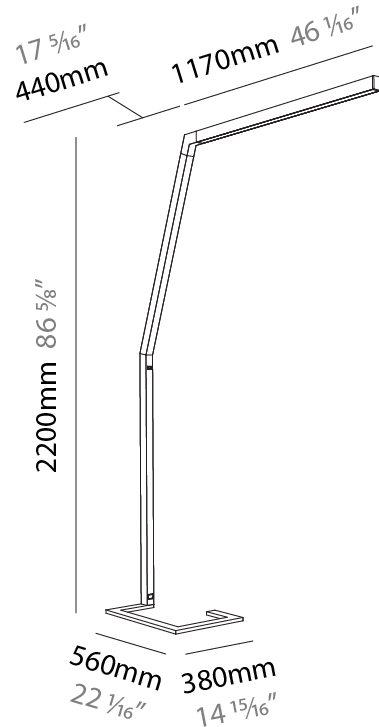

HYPRO-F 160 PORTABLE

A340005-

base number   Color   Finishes   Finishes   Finishes   Finishes   Finishes   Diffuser
Temperature

1. To build a product code in our configurator select the specify button on the base model # product page
2. To build a manual product code on this datasheet choose from the options listed below in blue font and add the suffix to the base model #

GENERAL

Series: Hypro
Subseries: Hypro-F 160
Brand: Prolicht
Division: Architectural
Mounting Type: Portable
Mounting Location: Floor
Subcategory: Floor

PHYSICAL

Shape: Abstract
Length (mm): 1610
Length (in): 63 ³/₈
Width (mm): 380
Width (in): 14 ¹⁵/₁₆
Height (mm): 2200
Height (in): 86 ⁵/₈
Light Distribution: Direct
Diffuser: PMMA - Micro-prism / Rico
Fixture Finish: ANA / SSR / BKV / CWI / CRY / HAB / MSR / UFT / ITA / RUA / OGR / FTG / MYG / RWR / LOD / PUS / FRO / FUP / KIA / POP / BLS / SPG / MEY / GOH / GUM / CHC / COM / ABZ / JAG / OBR / MOS / ROR
Fixture Material: Aluminum Die Cast

ELECTRICAL

Lamp Type: LED (Zhaga Standard)
Input Wattage (W): 30
Total Output Wattage (W): 27.3
Driver Included: Yes
Driver Location: Integrated
Input Voltage (V): 120 - 277
Constant Current (MA): 500mA

LED

Color Temperature (°K): 3000 / 4000
Max. Delivered Lumen (lm): 2210 / 2251
CRI: >90 CRI

OPTICAL

RATINGS AND CERTIFICATIONS

Certified By: Certified for North American Standards
IP rating: IP20